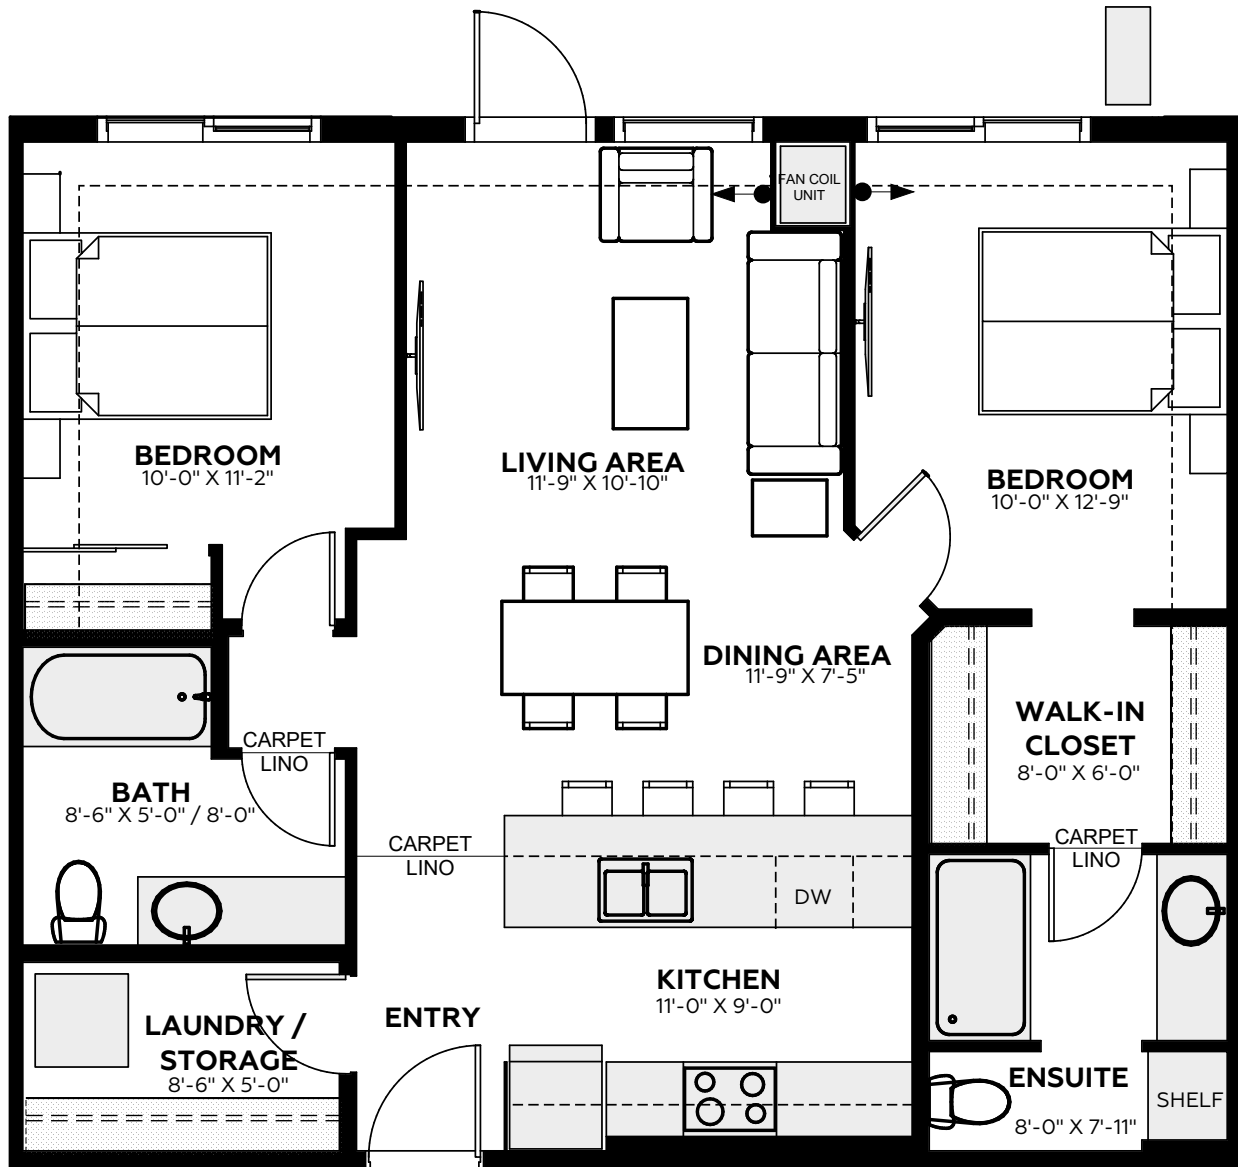

**PATIO AREA**  
VARIOUS SIZE DEPENDING ON UNIT

MODEL E2.2  
LIVING: 1,113 SQ. FT.  
2 BED + DEN + 2 BATH

MODEL B1.0  
LIVING: 621 SQ. FT.  
1 BED + DEN + 1 BATH

PATIO AREA  
VARIOUS SIZE DEPENDING ON UNIT

MODEL C1.0  
LIVING: 932 SQ. FT.  
2 BED + 2 BATH

MODEL E1.0  
LIVING: 1,005 SQ. FT.  
2 BED + 2 BATH

**PATIO AREA**  
VARIOUS SIZE DEPENDING ON UNIT

MODEL B2.0  
LIVING: 711 SQ. FT.  
1 BED + DEN + 1 BATH