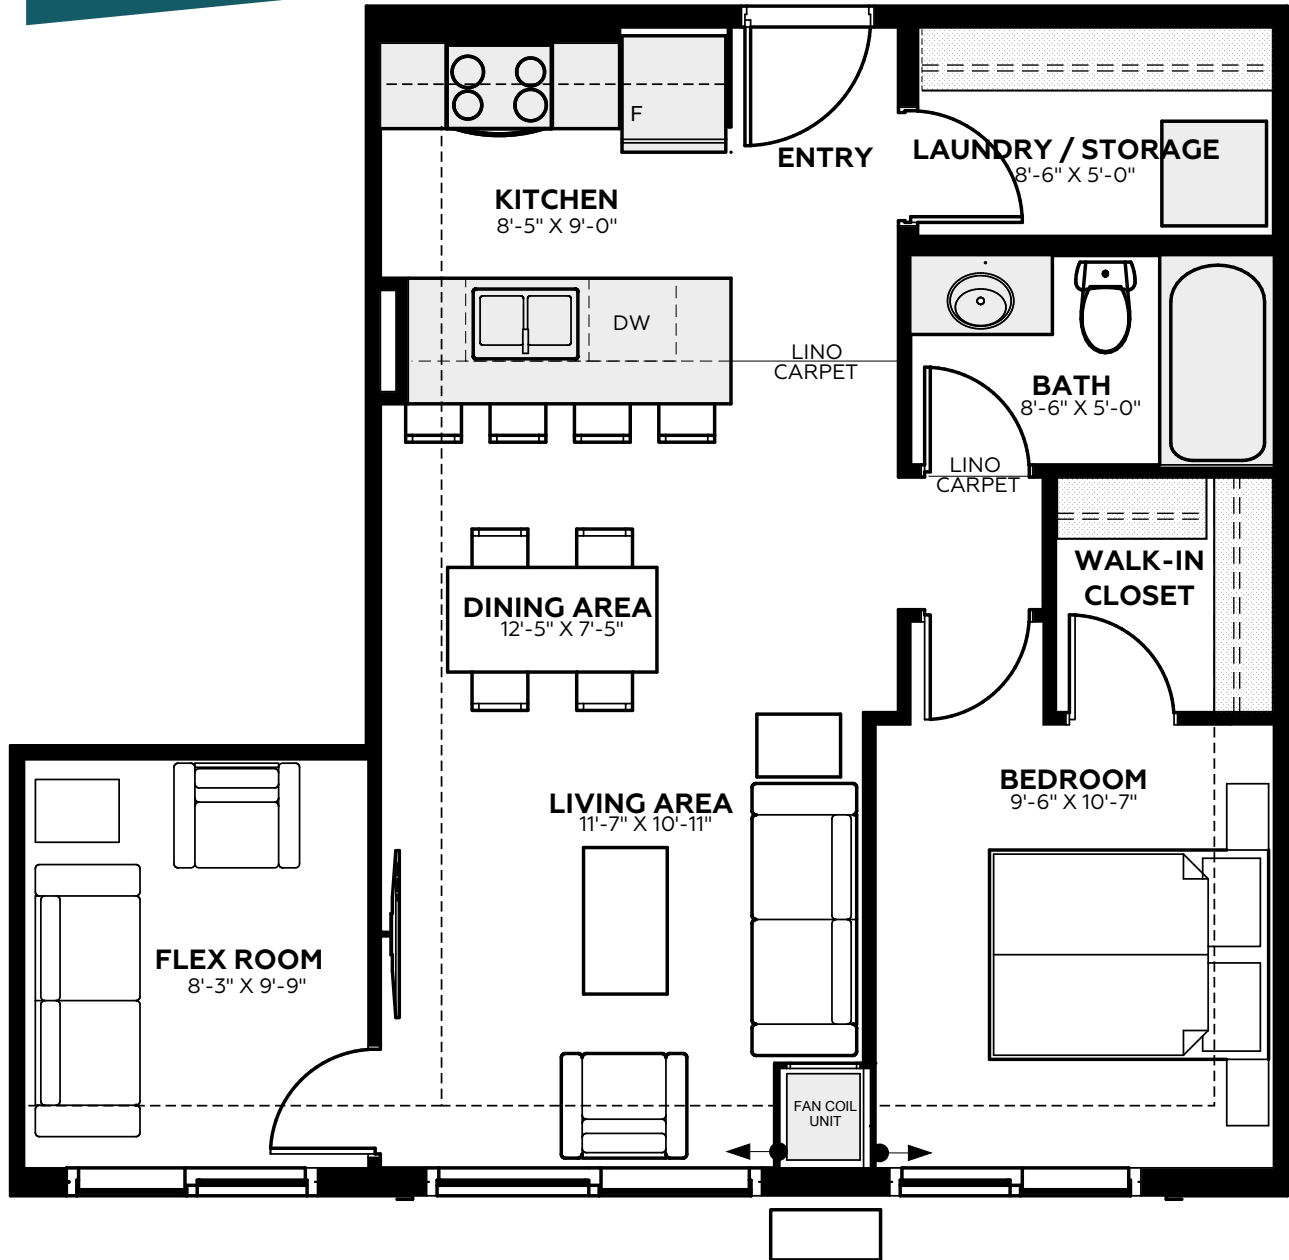

**PATIO AREA**  
VARIOUS SIZE DEPENDING ON UNIT

MODEL E2.2  
LIVING: 1,113 SQ. FT.  
2 BED + DEN + 2 BATH

MODEL B1.0  
LIVING: 621 SQ. FT.  
1 BED + DEN + 1 BATH

PATIO AREA  
VARIOUS SIZE DEPENDING ON UNIT

MODEL C1.0  
LIVING: 932 SQ. FT.  
2 BED + 2 BATH

MODEL E1.0  
LIVING: 1,005 SQ. FT.  
2 BED + 2 BATH

**PATIO AREA**  
VARIOUS SIZE DEPENDING ON UNIT

MODEL B2.0  
LIVING: 711 SQ. FT.  
1 BED + DEN + 1 BATH