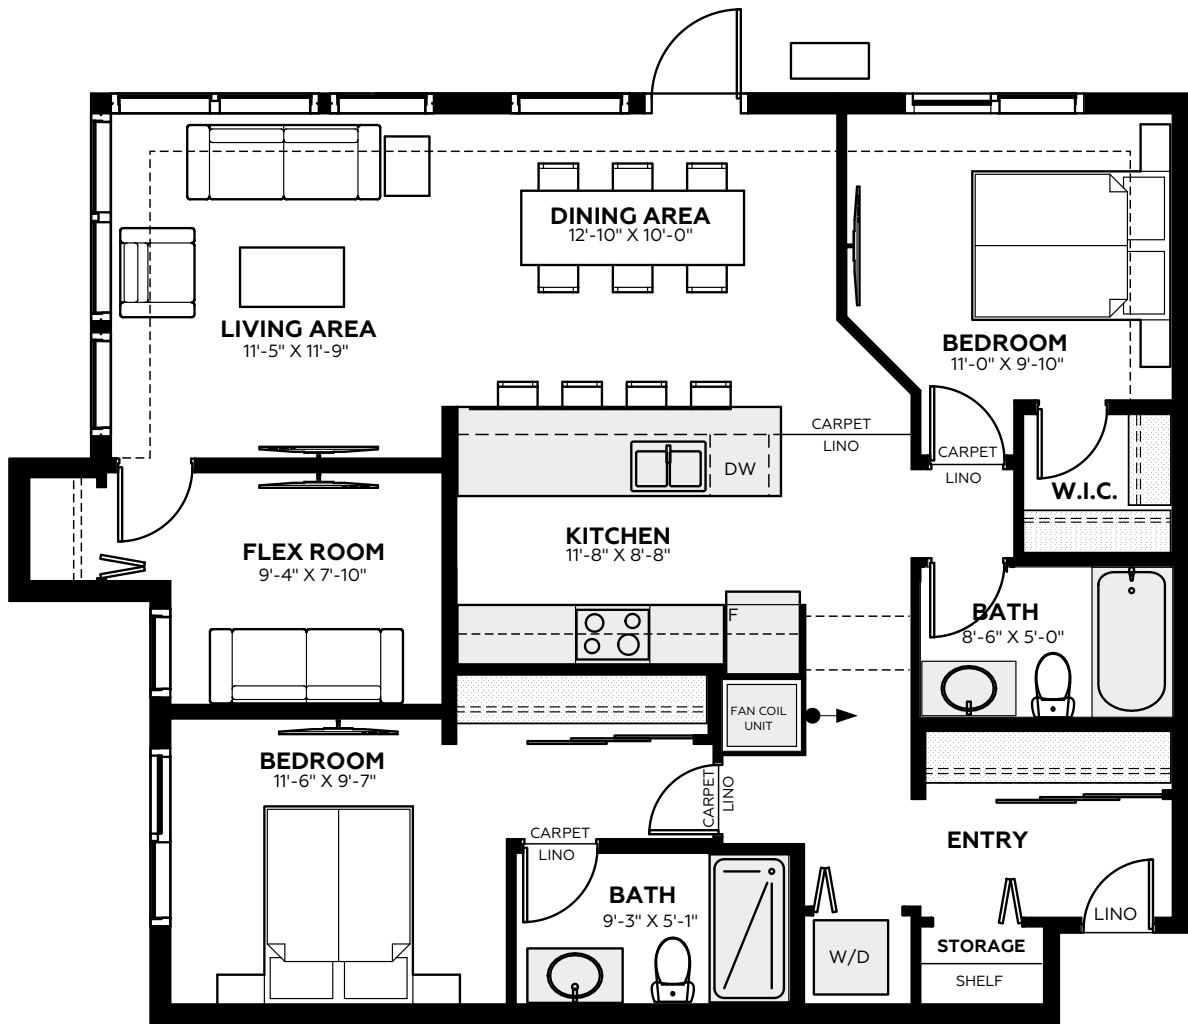

**PATIO AREA**  
VARIOUS SIZE DEPENDING ON UNIT

MODEL E2.2  
LIVING: 1,113 SQ. FT.  
2 BED + DEN + 2 BATH

MODEL B1.0  
LIVING: 621 SQ. FT.  
1 BED + DEN + 1 BATH

PATIO AREA  
VARIOUS SIZE DEPENDING ON UNIT

MODEL C1.0  
LIVING: 932 SQ. FT.  
2 BED + 2 BATH

MODEL E1.0  
LIVING: 1,005 SQ. FT.  
2 BED + 2 BATH

**PATIO AREA**  
VARIOUS SIZE DEPENDING ON UNIT

MODEL B2.0  
LIVING: 711 SQ. FT.  
1 BED + DEN + 1 BATH