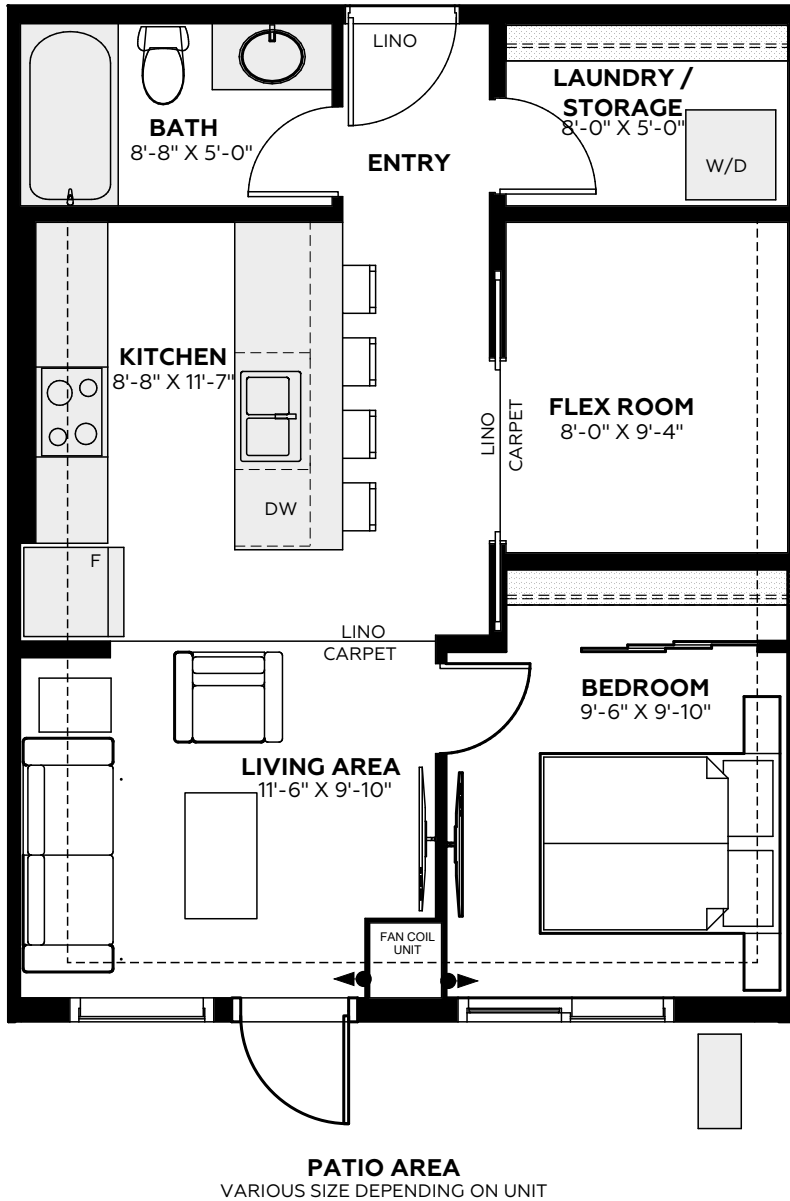

**PATIO AREA**  
VARIOUS SIZE DEPENDING ON UNIT

MODEL E2.2  
LIVING: 1,113 SQ. FT.  
2 BED + DEN + 2 BATH

MODEL B1.0  
LIVING: 621 SQ. FT.  
1 BED + DEN + 1 BATH

PATIO AREA  
VARIOUS SIZE DEPENDING ON UNIT

MODEL C1.0  
LIVING: 932 SQ. FT.  
2 BED + 2 BATH

MODEL E1.0  
LIVING: 1,005 SQ. FT.  
2 BED + 2 BATH

**PATIO AREA**  
VARIOUS SIZE DEPENDING ON UNIT

MODEL B2.0  
LIVING: 711 SQ. FT.  
1 BED + DEN + 1 BATH